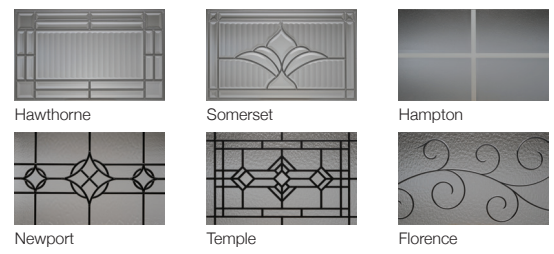

### WINDOW INSERTS

2-4 Piece Sunburst

8 Piece Sunburst

7 Piece Sunburst

6 Piece Sunburst

5 Piece Sunburst

Stockton

Cascade

Prairie

Waterton

Sherwood

Cathedral

### GLASS

*Plain is available as polycarbonate.*

### DESIGNER GLASS

*Hawthorne and Somerset shown in platinum leading and is also available in brass leading.*