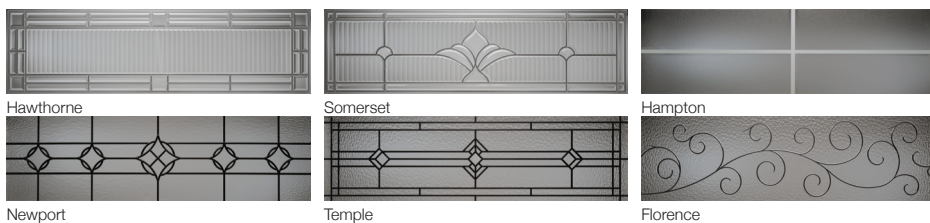

DESIGNER GLASS