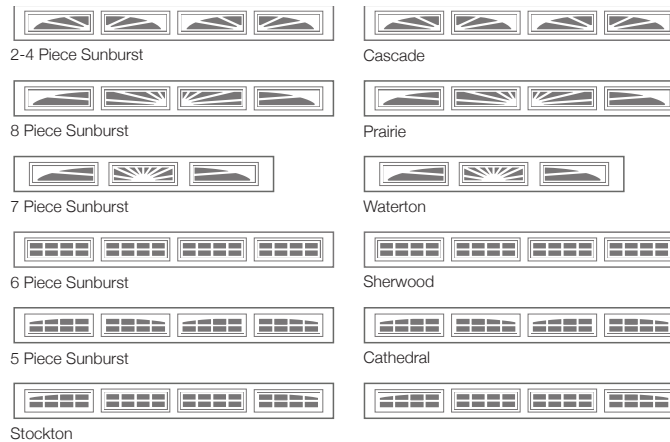

Shown in accents woodtones dark oak with optional obscure glass and madison window inserts.

WINDOW INSERTS