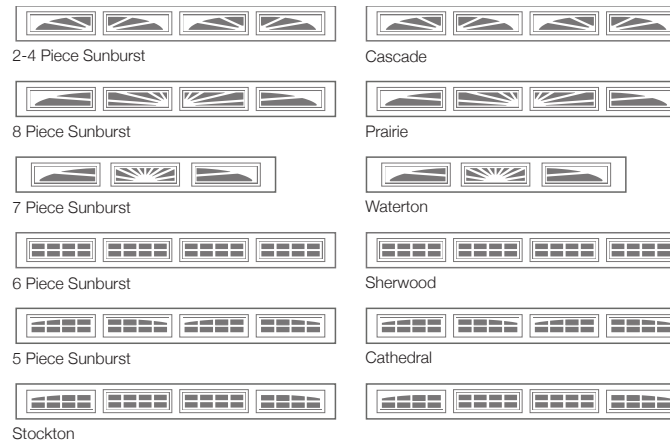

It's big on style. With the same appearance as our top-of-the-line models, this series incorporates everything you expect in a garage door, with a price that's right for you.

COLORS¹

PAINTED WOODTONES¹

¹ Refer to your local C.H.I. Dealer for exact color and woodtones match.

WINDOW INSERTS

GLASS

Plain is available as polycarbonate.

EXTERIOR HARDWARE

Permanent

Spade

Wrought Iron

Barcelona 1