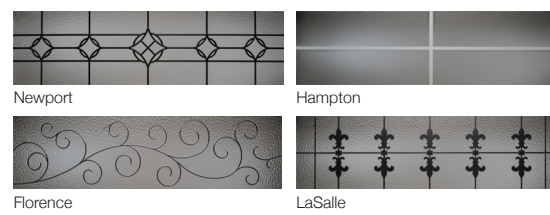

Shown in accents woodtones dark oak with optional plain glass, madison window inserts and spade hardware.

5916 STAMPED CARRIAGE SHORT

Rustic craftsmanship brings unparalleled warmth and individuality to our line of carriage style garage doors. Built with handcrafted details and a deeply embossed wood grain finish, this series perfectly captures the appeal of traditional carriage doors.

COLORS¹

ACCENTS WOODTONES¹

¹ Refer to your local C.H.I. Dealer for exact color and woodtones match.

WINDOW INSERTS

GLASS

Plain is available as polycarbonate.

DESIGNER GLASS

LaSalle not available in 18" sections