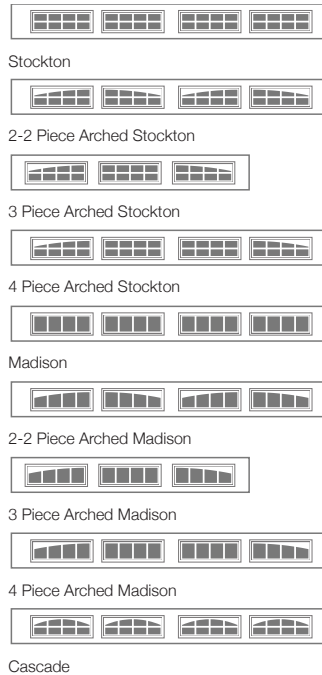

Shown in accents woodtones dark oak with optional plain glass, madison window inserts and spade hardware.

5916 STAMPED CARRIAGE SHORT

Rustic craftsmanship brings unparalleled warmth and individuality to our line of carriage style garage doors. Built with handcrafted details and a deeply embossed wood grain finish, this series perfectly captures the appeal of traditional carriage doors.

COLORS¹

ACCENTS WOODTONES¹

¹ Refer to your local C.H.I. Dealer for exact color and woodtones match.

WINDOW INSERTS

GLASS

Plain is available as polycarbonate.

DESIGNER GLASS

LaSalle not available in 18" sections