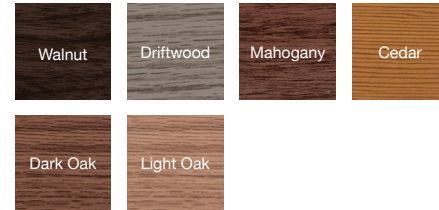

Shown in accents woodtones dark oak with optional plain glass, madison window inserts and spade hardware.

5916 STAMPED CARRIAGE SHORT

Rustic craftsmanship brings unparalleled warmth and individuality to our line of carriage style garage doors. Built with handcrafted details and a deeply embossed wood grain finish, this series perfectly captures the appeal of traditional carriage doors.

COLORS¹

ACCENTS WOODTONES¹

¹ Refer to your local C.H.I. Dealer for exact color and woodtones match.

WINDOW INSERTS

GLASS

Plain is available as polycarbonate.

DESIGNER GLASS

LaSalle not available in 18" sections