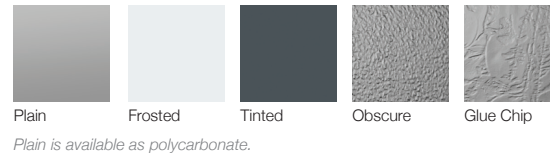

Shown in accents woodtones dark oak with optional plain glass, madison window inserts and spade hardware.

5916 STAMPED CARRIAGE SHORT

Rustic craftsmanship brings unparalleled warmth and individuality to our line of carriage style garage doors. Built with handcrafted details and a deeply embossed wood grain finish, this series perfectly captures the appeal of traditional carriage doors.

COLORS¹

ACCENTS WOODTONES¹

¹ Refer to your local C.H.I. Dealer for exact color and woodtones match.

WINDOW INSERTS

GLASS

Plain is available as polycarbonate.

DESIGNER GLASS

LaSalle not available in 18" sections