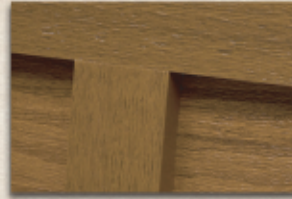

Wood Grain Possibilities.

Haas Door's wood grain doors are available in a baked on custom finish that gives you the exact appearance of real wood. Crafted from 26 gauge, galvanized steel, all of this beauty comes without the maintenance of wood or fiberglass and is covered by our Limited Lifetime Warranty.

AMERICAN TRADITION SERIES

Enjoy the handcrafted quality and rich carriage house style without the maintenance of wood. Four wood grain options with matching overlays are now available.

American Walnut

English Oak

Ash

Mahogany

2000 700 600 SERIES

Insulated steel doors feature a baked on custom finish that gives you the exact appearance of real wood. Now available in both bi-directional & uni-directional colors in all three series.